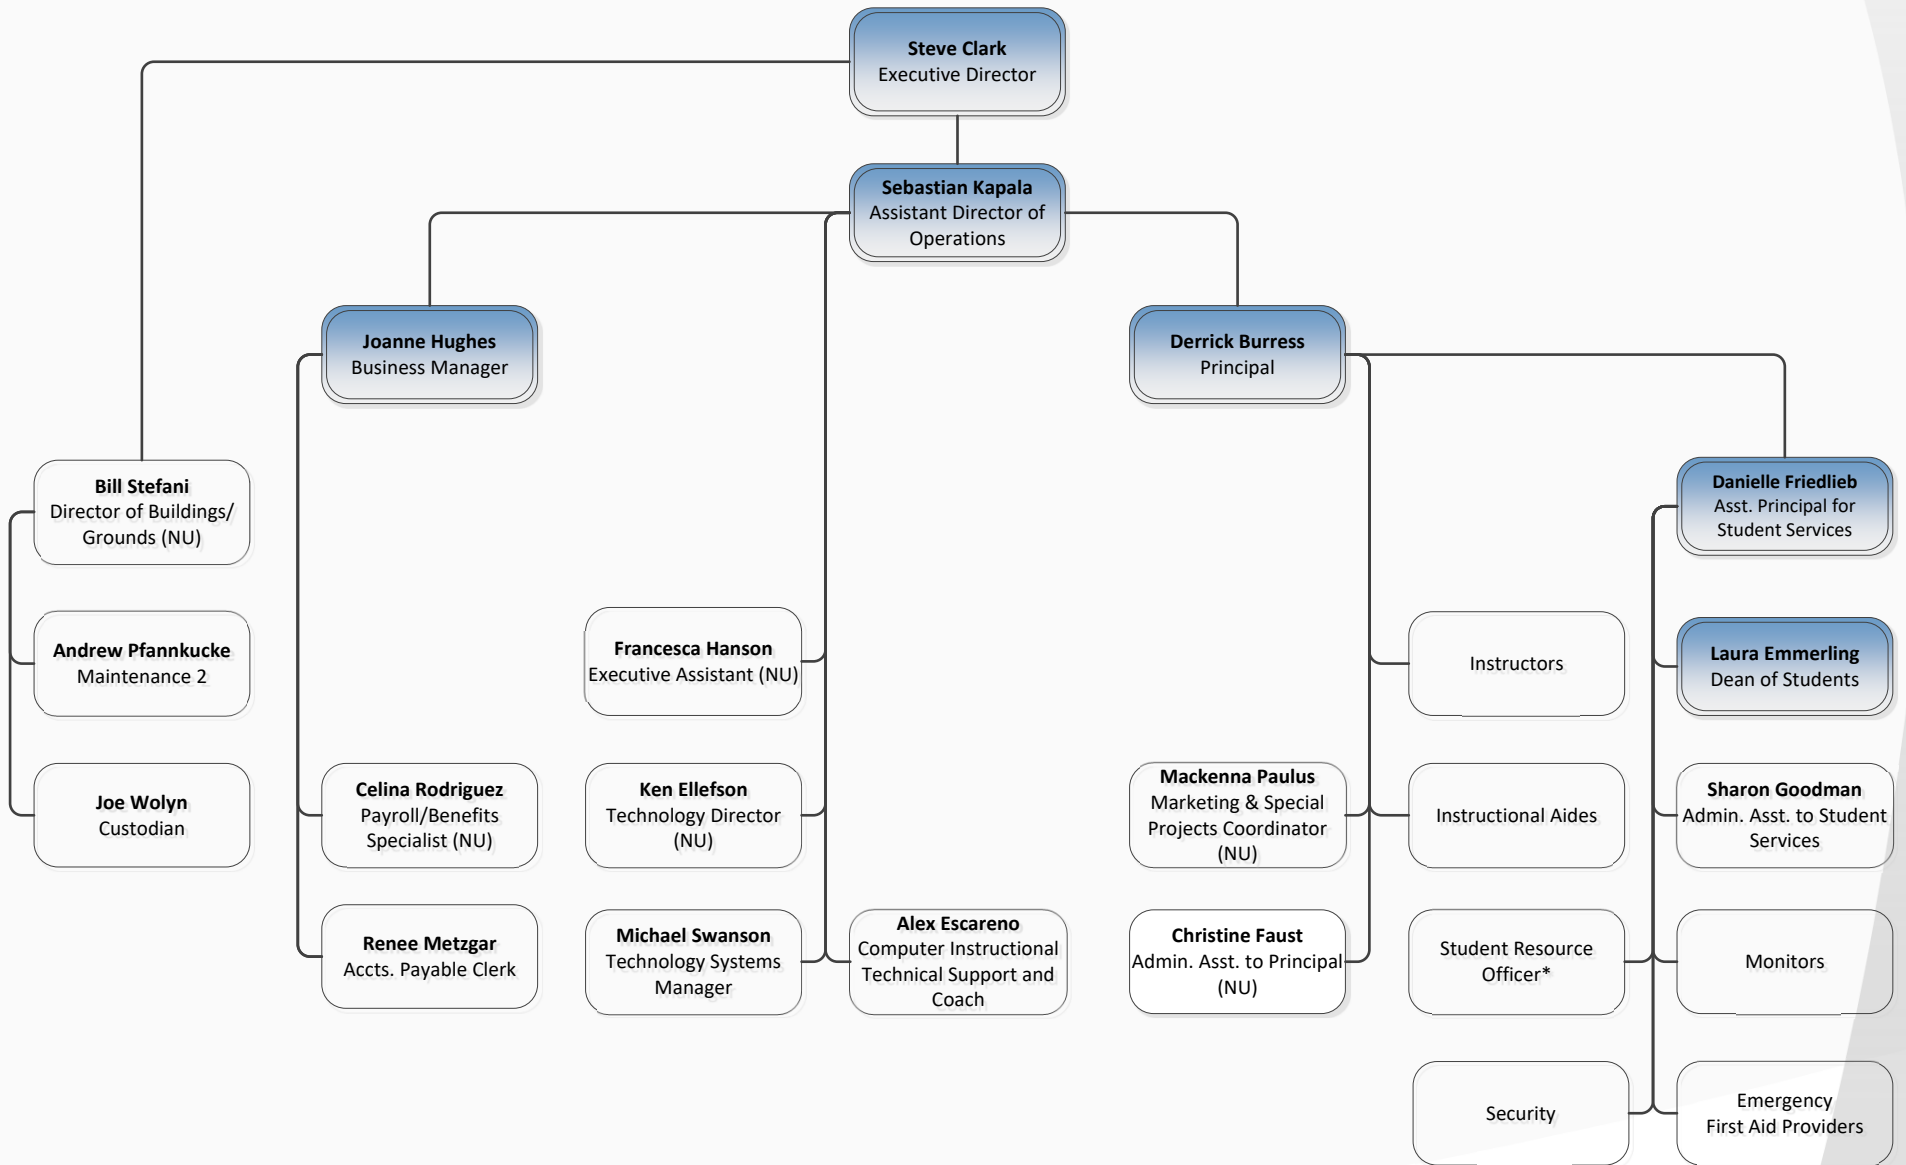

Lake County Tech Campus
Board of Control

(NU) = Non Union
 *=Employee of Lake County
 Sheriff's Office